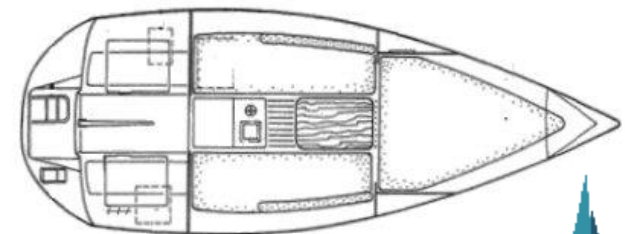

“Treino de Mar II”

Jeanneau Sun Way 21

features | photos

“Treino de Mar II”

Jeanneau Sun Way 21

Features

LOA	6,50 m
Beam	2,49 m
Draft	0,75 m
Engine	5 Hp
Fuel Capacity	10 L
Capacity	6

“Treino de Mar II”